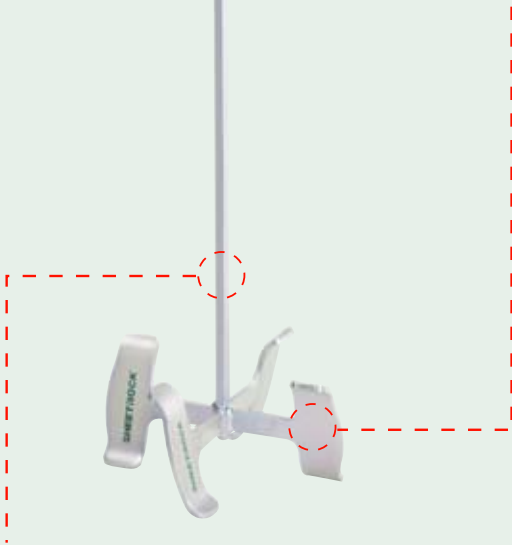

Balanced, self-centering mixer minimizes bucket gouge  
El mezclador se auto-centraliza para minimizar cortes al bote

Through its innovative design, the SHEETROCK Tools Professional Mud Mixer provides faster, more efficient mixing. This balanced, self-centering mixer makes jobs easier by mixing mud up to 20% faster than conventional mixers and minimizing bucket gouge.